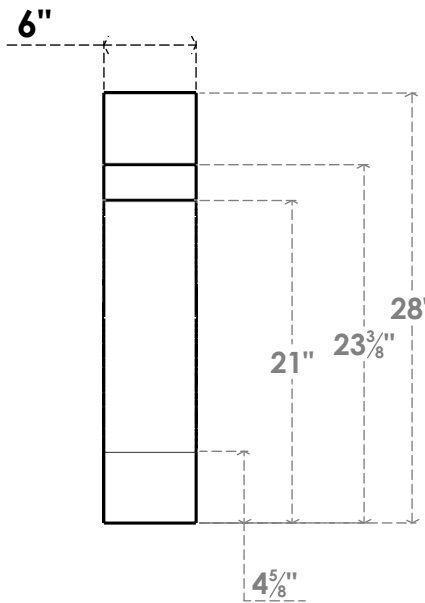

ITEM NUMBER: BRCPC060X28000X28000MRC

6"W X 28"D X 28"H MERCED ARCHITECTURAL GRADE PVC CLOSED KNEE BRACE

SIDE PROFILE

FRONT PROFILE

ISOMETRIC

EKENA MILLWORK
2300 WEST MAIN ST.
CLARKSVILLE, TX 75426
TOLL FREE: 866-607-0453
WWW.EKENAMILLWORK.COM

NOTES

1. INSTALLATION TO BE COMPLETED IN ACCORDANCE WITH MANUFACTURER'S SPECIFICATIONS.
2. DRAWING MAY NOT BE TO SCALE
3. THIS DRAWING IS INTENDED FOR DESIGN AND PLANNING PURPOSES ONLY.
4. ALL INFORMATION CONTAINED HEREIN WAS CURRENT AT THE TIME OF DEVELOPMENT BUT MUST BE REVIEWED AND APPROVED BY THE PRODUCT MANUFACTURER TO BE CONSIDERED ACCURATE.
5. ARCHITECTURAL GRADE PVC PRODUCTS ARE MADE FROM EXPANDED CELLULAR PVC AND COME NATURALLY WHITE BUT MAY BE PAINTED