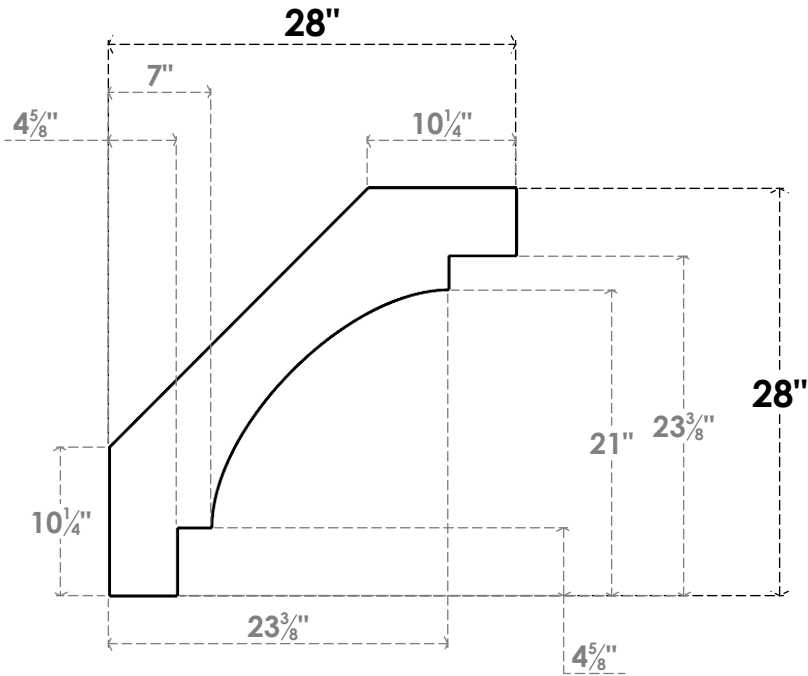

ITEM NUMBER: BRCPC060X28000X28000MRC

6"W X 28"D X 28"H MERCED ARCHITECTURAL GRADE PVC CLOSED KNEE BRACE

SIDE PROFILE

FRONT PROFILE

ISOMETRIC

EKENA MILLWORK
2300 WEST MAIN ST.
CLARKSVILLE, TX 75426
TOLL FREE: 866-607-0453
WWW.EKENAMILLWORK.COM